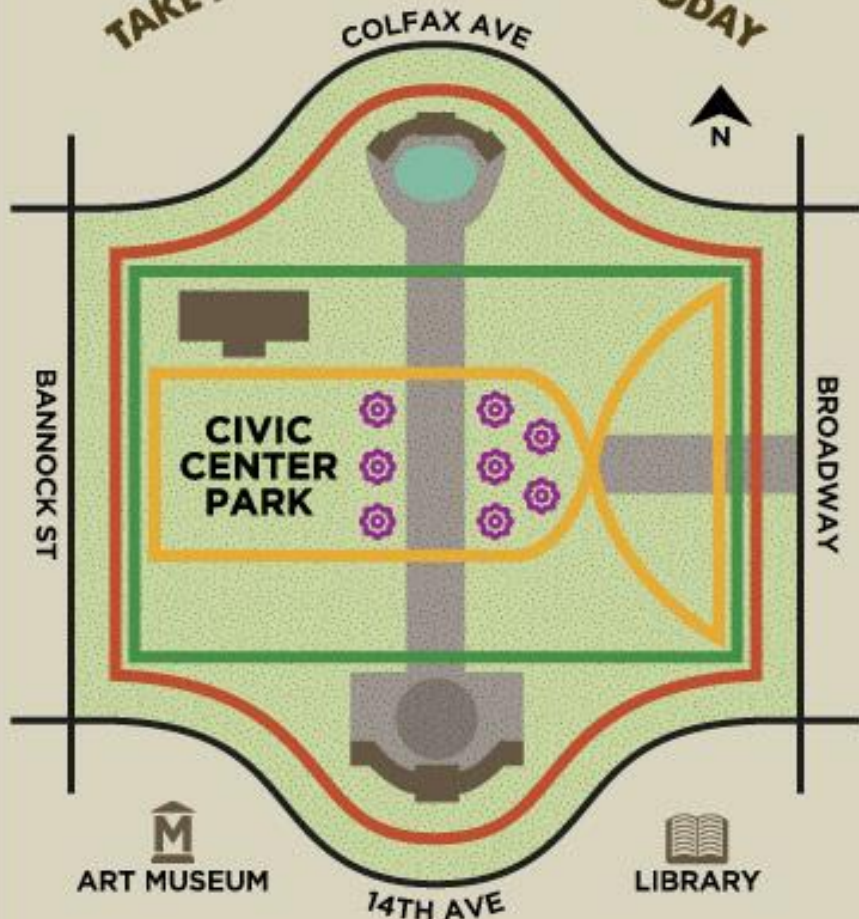

CIVIC CENTER *Moves*

TAKE A WALK IN THE PARK TODAY

CIVIC CENTER WALKING LOOPS

1,000 STEPS IS APPROXIMATELY ½ MILE

-  PERIMETER LOOP ≈ 1040 STEPS (.52 MI)
-  RECTANGLE LOOP ≈ 920 STEPS (.46 MI)
-  GOBLET ≈ 960 STEPS (.48 MI)

PATHS FOLLOW THE SIDEWALKS IN AND AROUND THE PARK

INFO ON OTHER PROGRAMS
AT CIVICCENTERCONSERVANCY.ORG